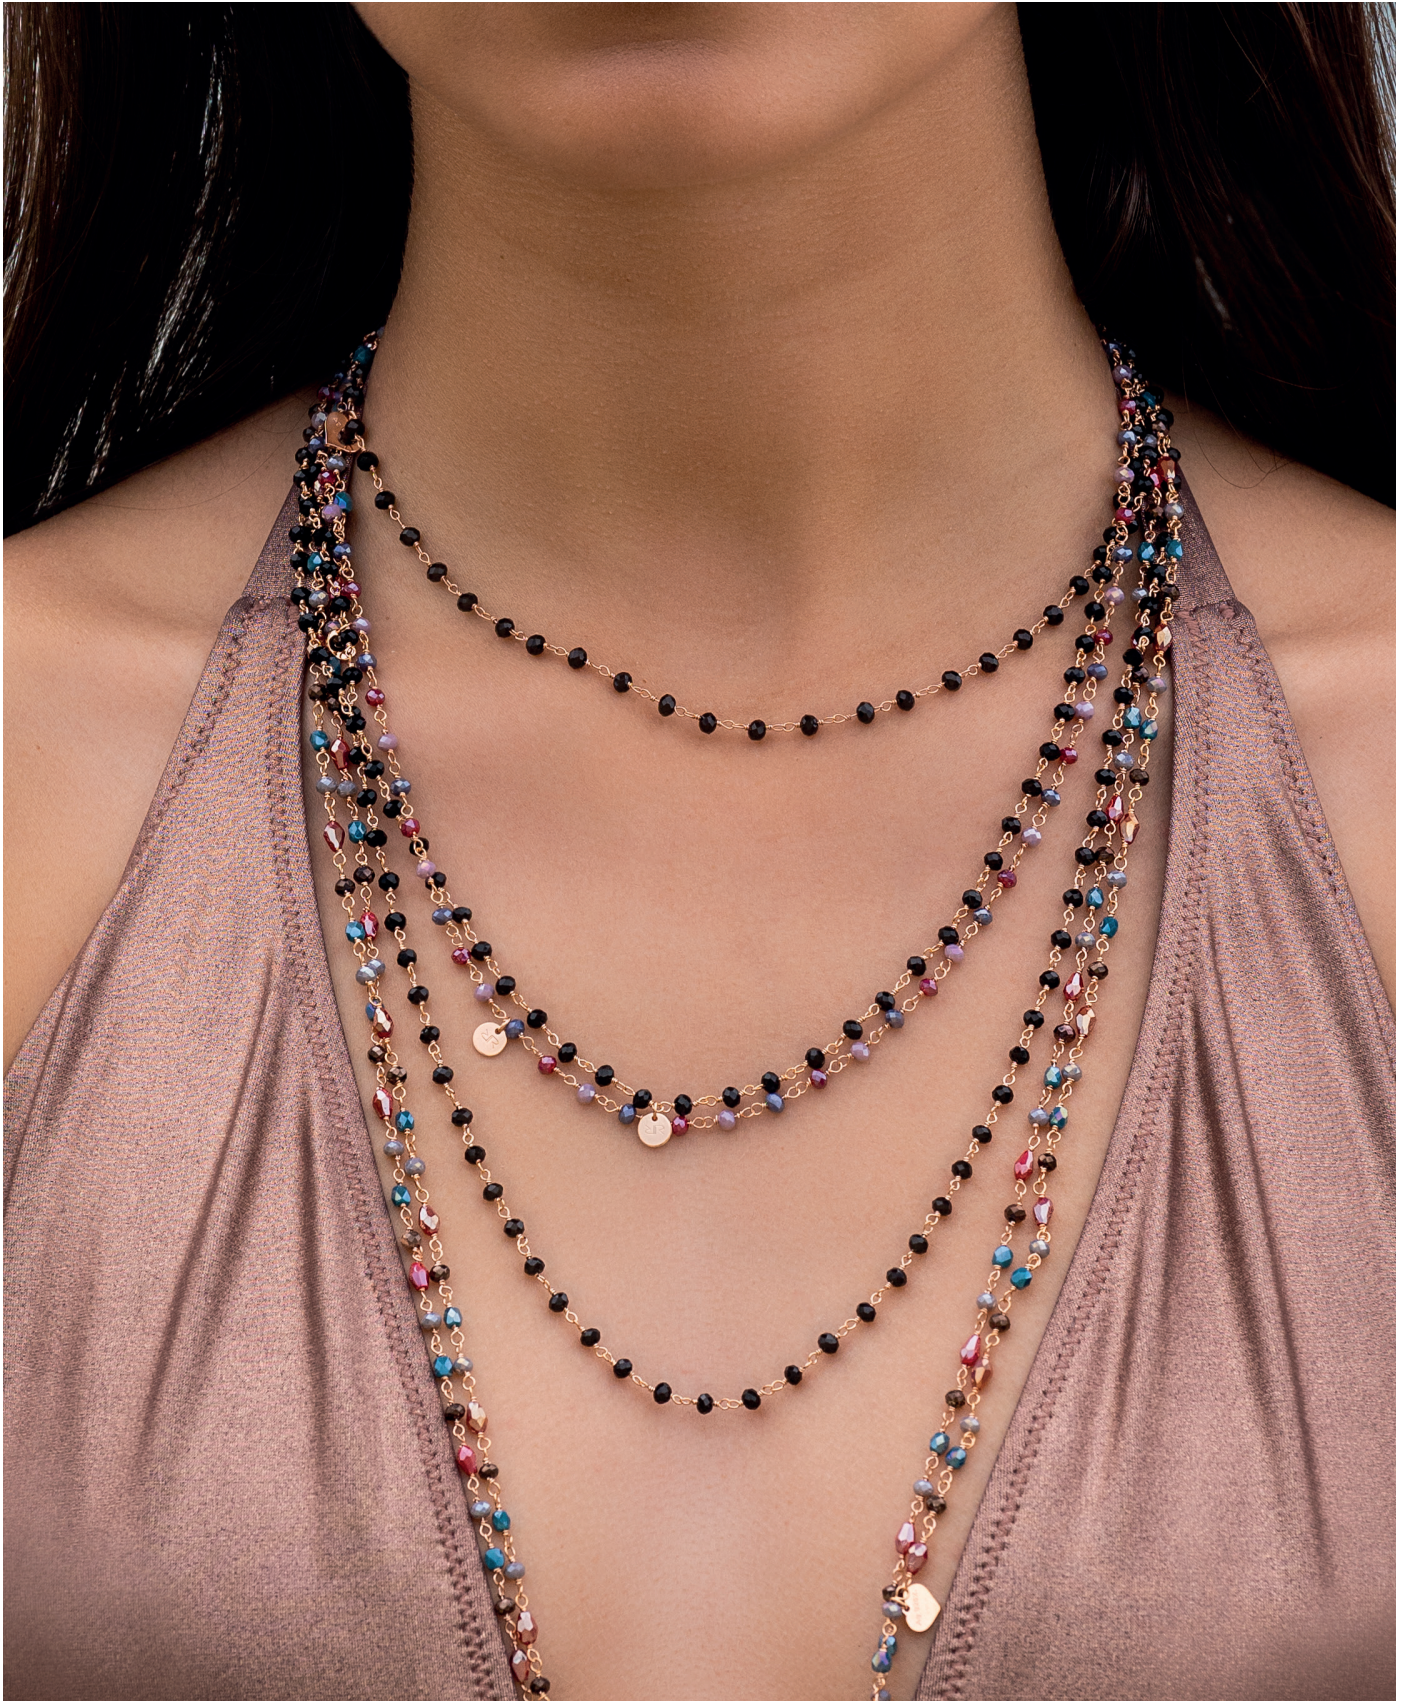

Rebecca

Made in Italy

Pepite 2020

Silver 925 %

PEPITE

Alessandro Testa

Piccole pietre dalle nuances tenui arricchiscono i gioielli della collezione Pepite, rendendole accessorio imprescindibile per questa stagione!
Una collezione imperdibile in Argento 925 e cristalli, perfetta per Lei e anche per Lui.

*Small stones characterized by soft colors which enrich Pepite collection jewels making them an essential accessory to wear every day!
A collection not to be missed, made of 925 silver and stones, perfect both for her and for him.*