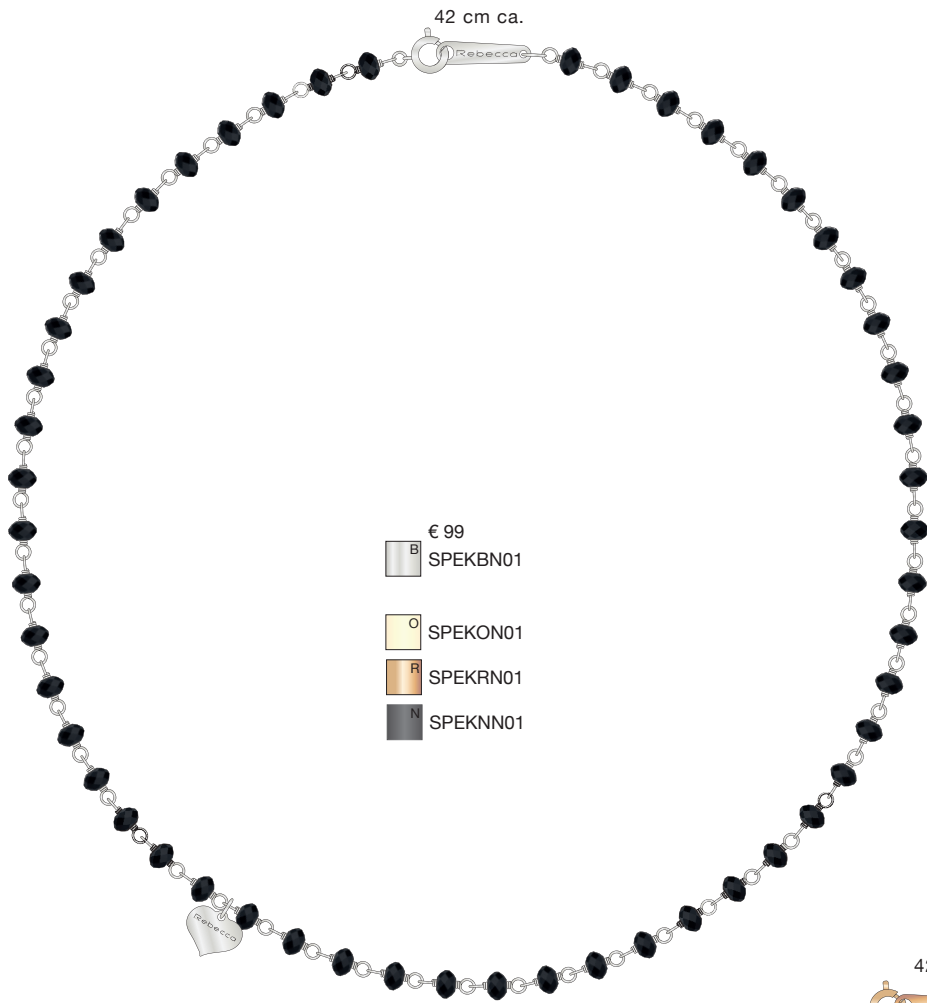

42 cm ca.

€ 99

B SPEKBN01

O SPEKON01

R SPEKRN01

N SPEKNN01